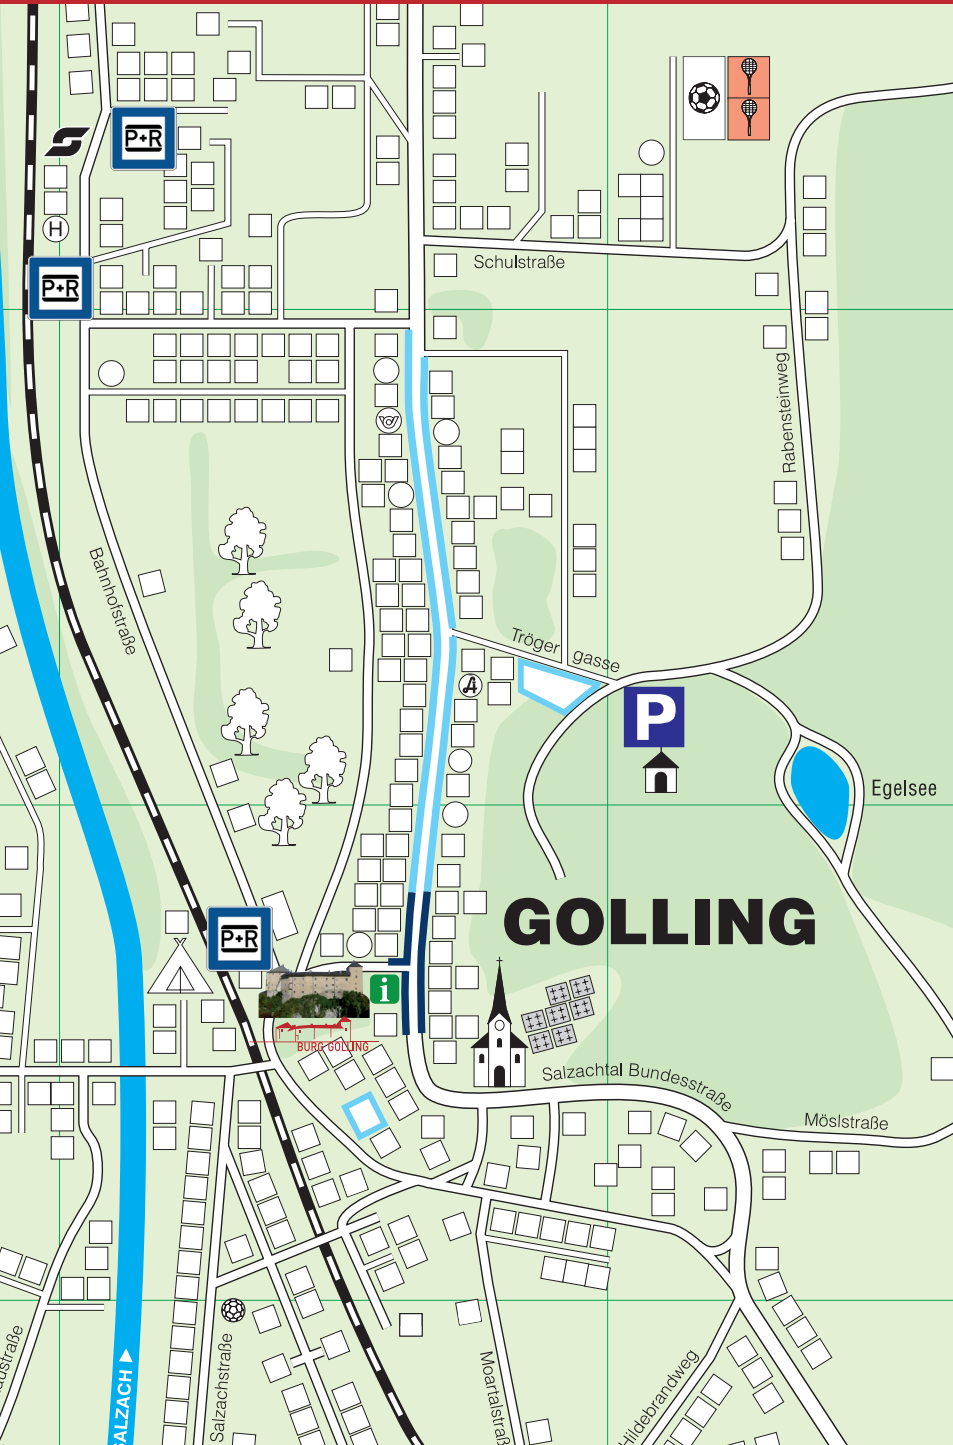

PARKEN IM ZENTRUM VON GOLLING

PARKING IN THE CENTRE OF GOLLING

POSTEGGIARE IN CENTRO GOLLING

P **Kostenlose Dauerparkplätze nur 5 Gehminuten ins Zentrum**

Kurzparkzone: 90 min

Mo-Fr 07:00-19:00 Uhr
Sa 07:00-12:00 Uhr
Mo-Fr 08:30-19:00 Uhr
Sa 08:30-12:00 Uhr

Duration of parking: 90 minutes maximum

Monday-Friday 7 a.m. – 7 p.m.
Saturday 7 – 12 a.m.
Monday-Friday 8.30 a.m. – 7 p.m.
Saturday 8.30 – 12 a.m.

Dear Guest! Having a good sleep and a nice breakfast? Put your parking meter duty to 8.30 a.m. and stay in the short-term parking zone until 10 a.m. the next day!

P **gratis parcheggio constant solo 5 minutos al centro**

Durata di la zona blu 90 minutos

Lunedí-Venerdì alle 7 dalle 19
Sabato alle 7 dalle 12
Lunedí-Venerdì alle 8.30 dalle 19
Sabato alle 8.30 alle 12